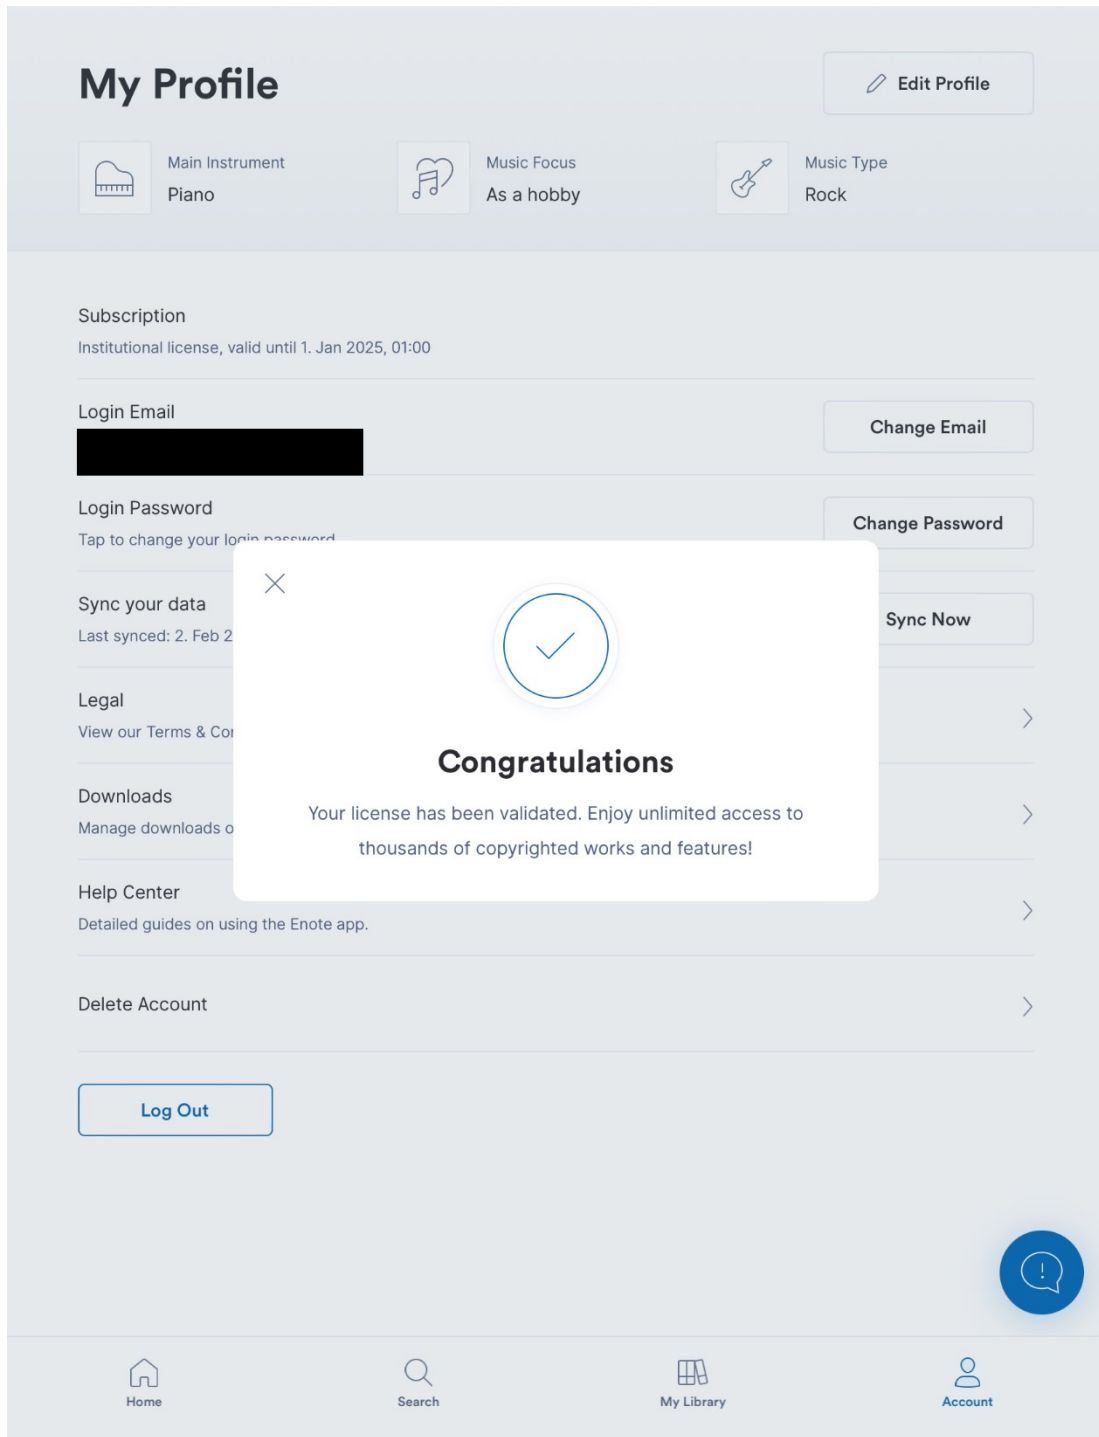

Viel Spaß beim Musizieren mit eNote.