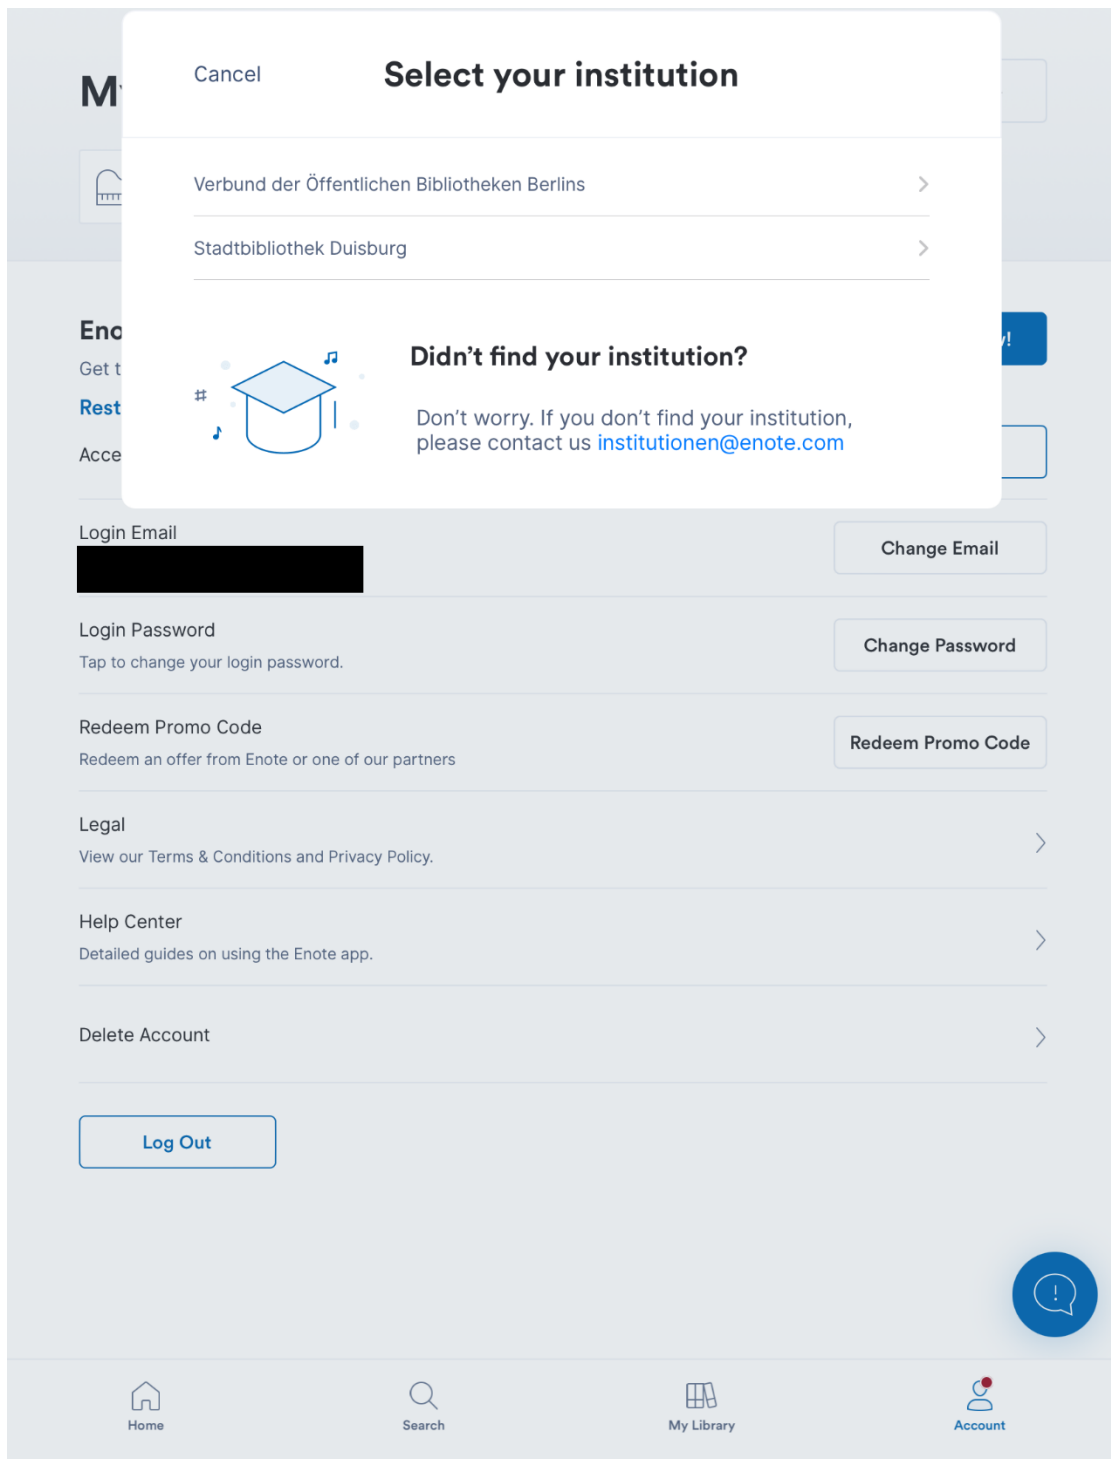

Wählen Sie die Stadtbibliothek Duisburg aus...