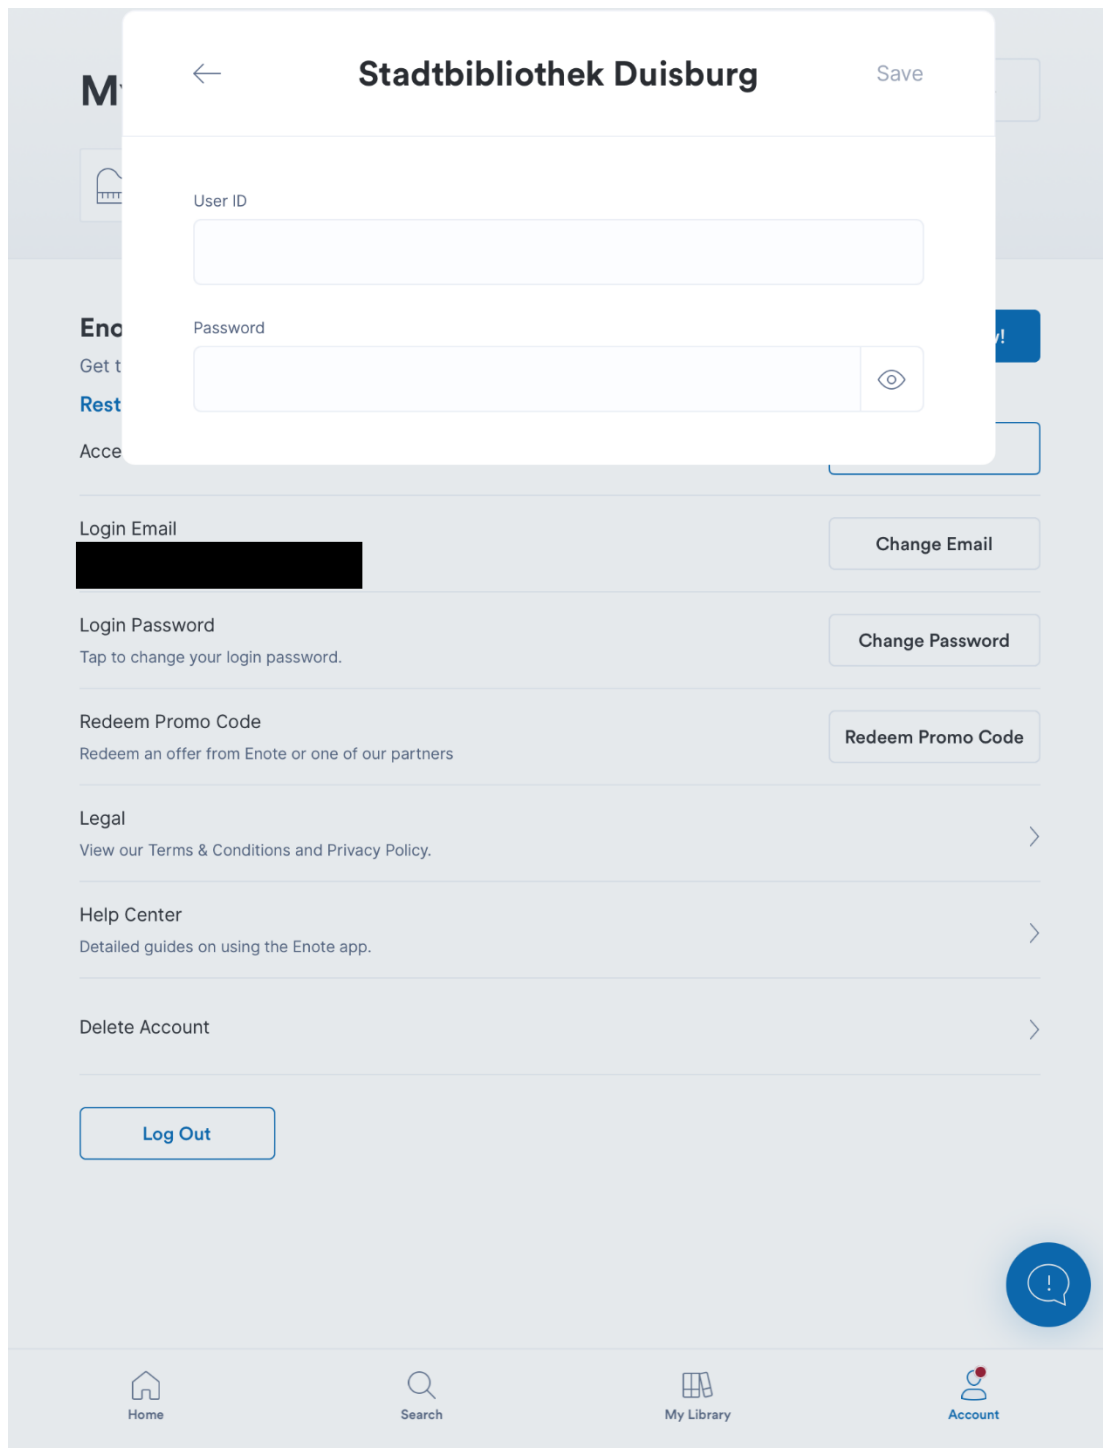

...und geben Sie hier Ihre Benutzerausweisnummer und Ihr aktuelles Passwort ein.